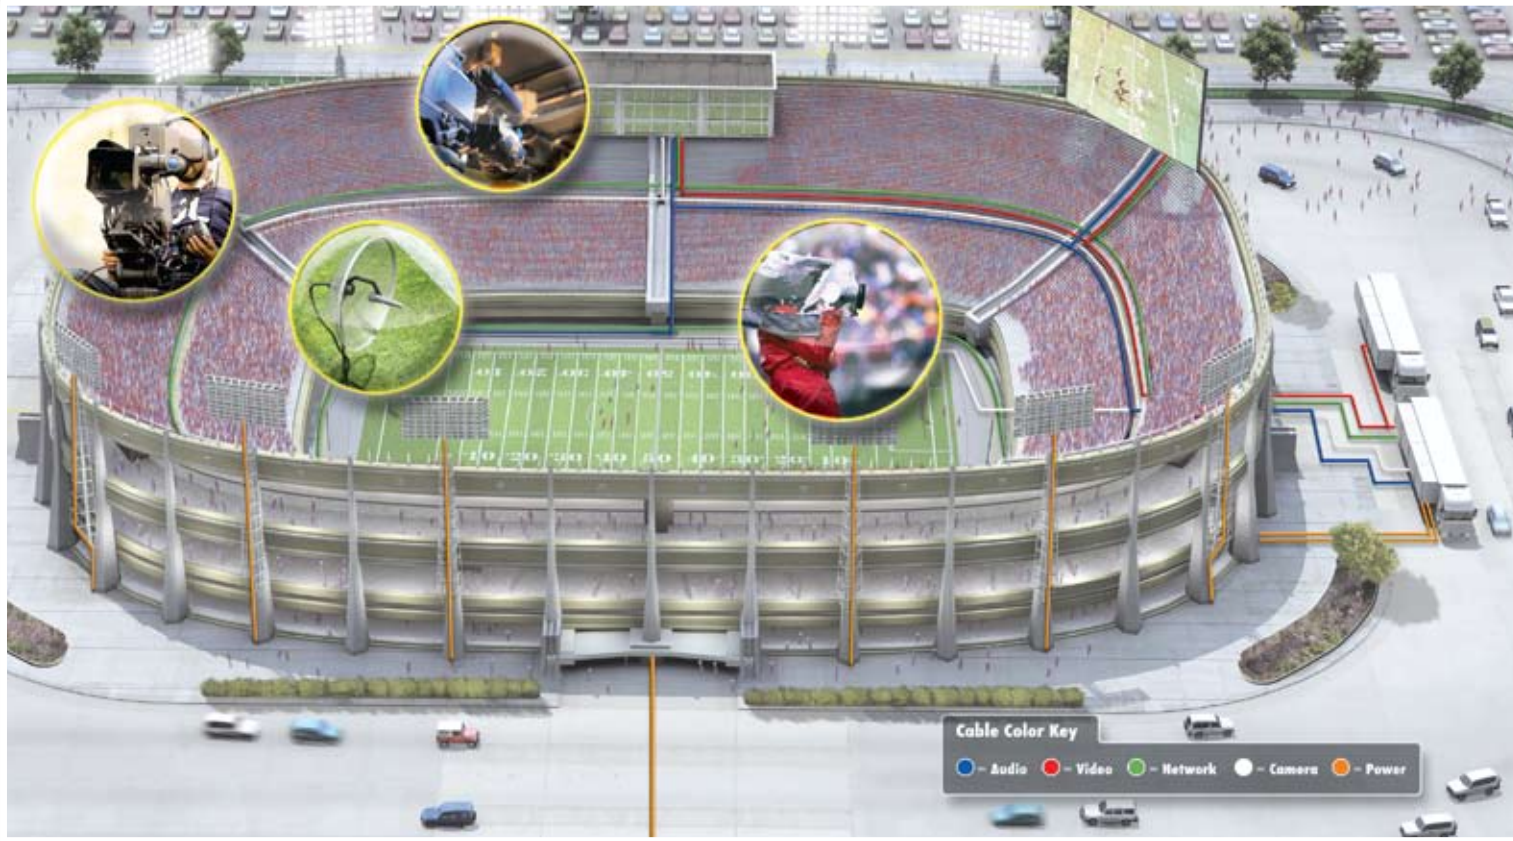

Broadcast Solutions Just Got Broader

*Gepco and General Cable –
The Perfect Blend for Complete Interconnect Solutions*

Gepco International, a premier provider of cabling and connectivity products for the broadcast and professional AV markets, has joined forces with General Cable, a leading global wire and cable manufacturer for the energy, industrial, specialty and communication markets. With the blending of these two strong companies, we have broadened our capabilities to provide complete interconnect solutions to meet your project requirements.

Gepco offers custom solutions to save time and provide ease of installation for your next stadium integration project. In addition to highly customized products for the studio, truck bay, and field—including permanent installation and portable assemblies, racks, panels, pre-wired patchbays, and rugged SMPTE field boxes—Gepco has bulk cable for high-definition broadcast audio and video; networking and power with custom lengths; multiple jacket colors for color-coded wire runs; custom-printed labels and heat shrink; single-ended termination for cable pulls; and durable cable options for extended runs.